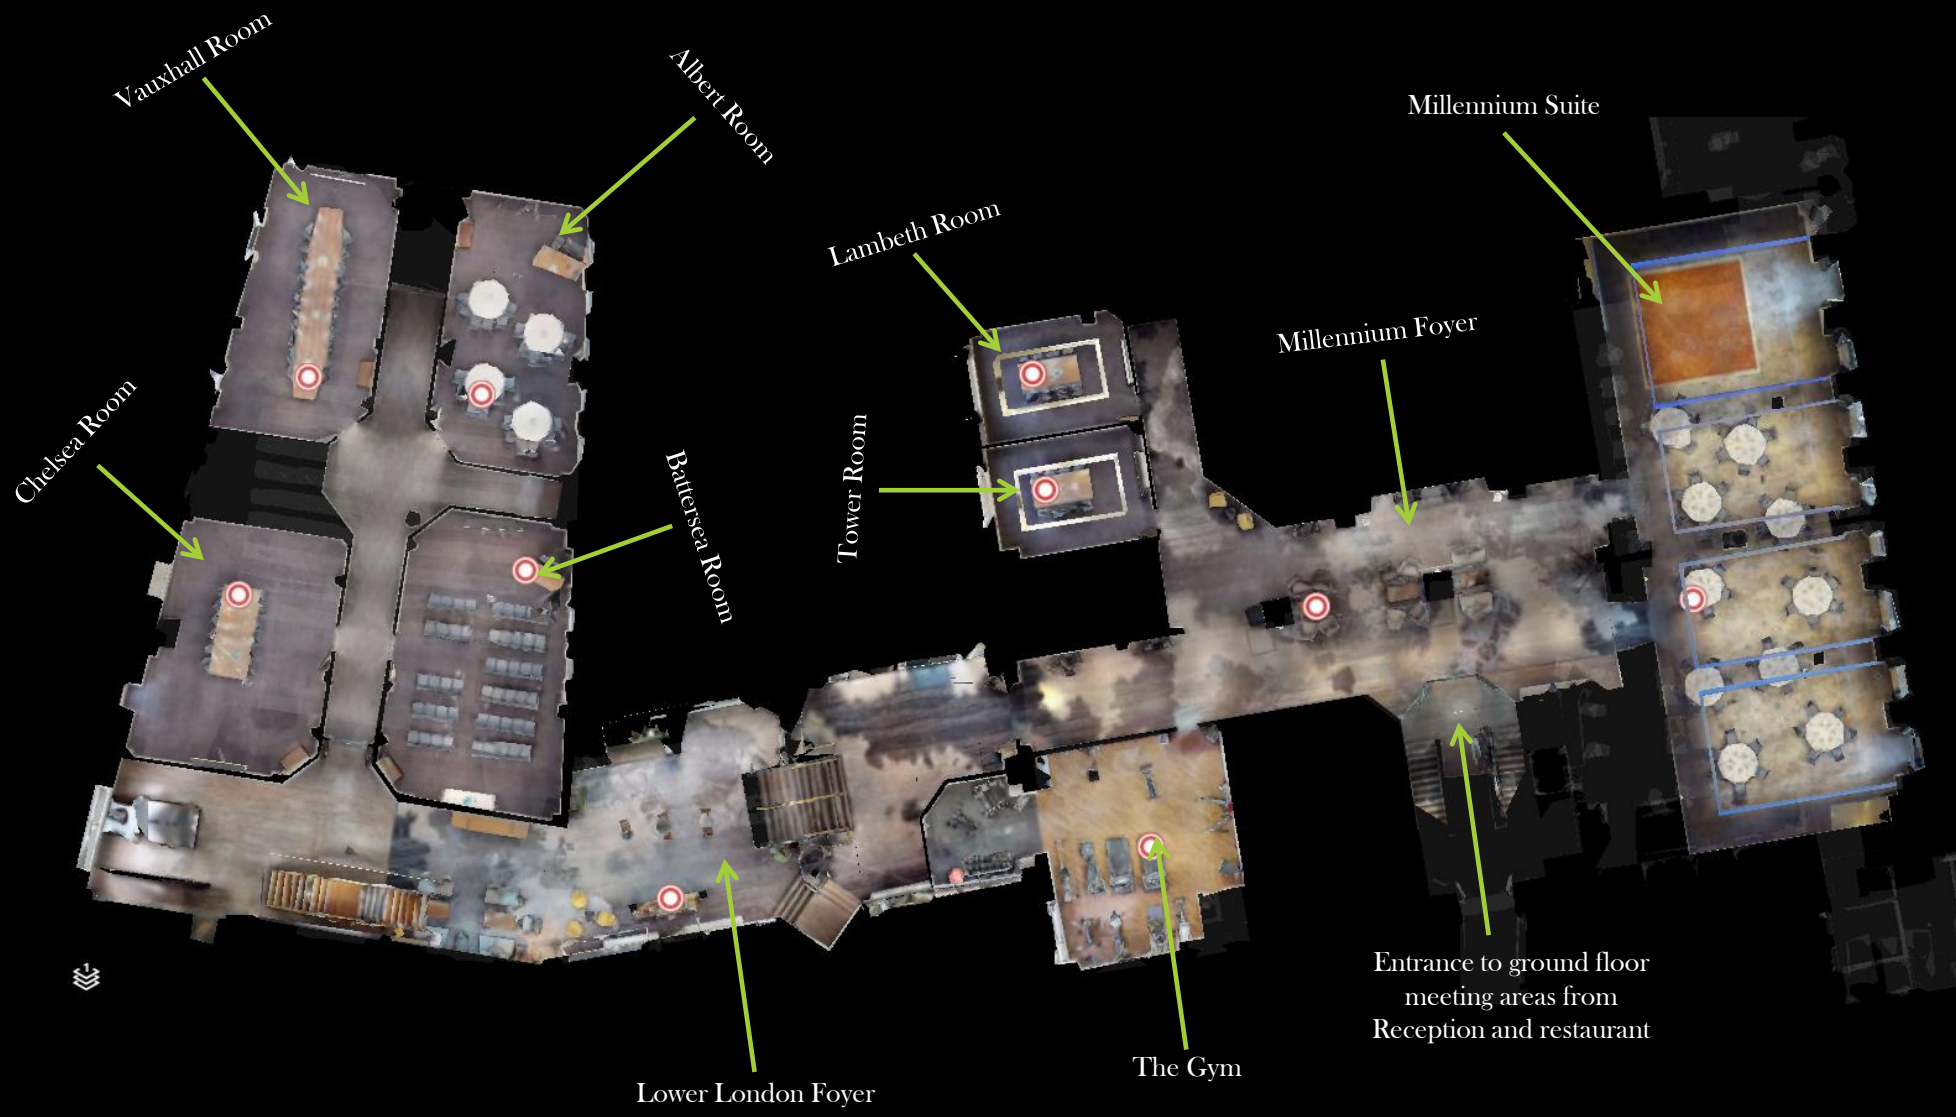

DOUBLETREE BY HILTON LONDON DOCKLANDS RIVERSIDE
GROUND FLOOR

The Terrace and River Thames

**DOUBLETREE BY HILTON LONDON DOCKLANDS RIVERSIDE
UPPER GROUND**

London Room

Upper London Foyer

Walk through ground floor and take the stairs or lift up to the Upper London Foyer

Entrance to ground floor meeting areas from Reception and restaurant