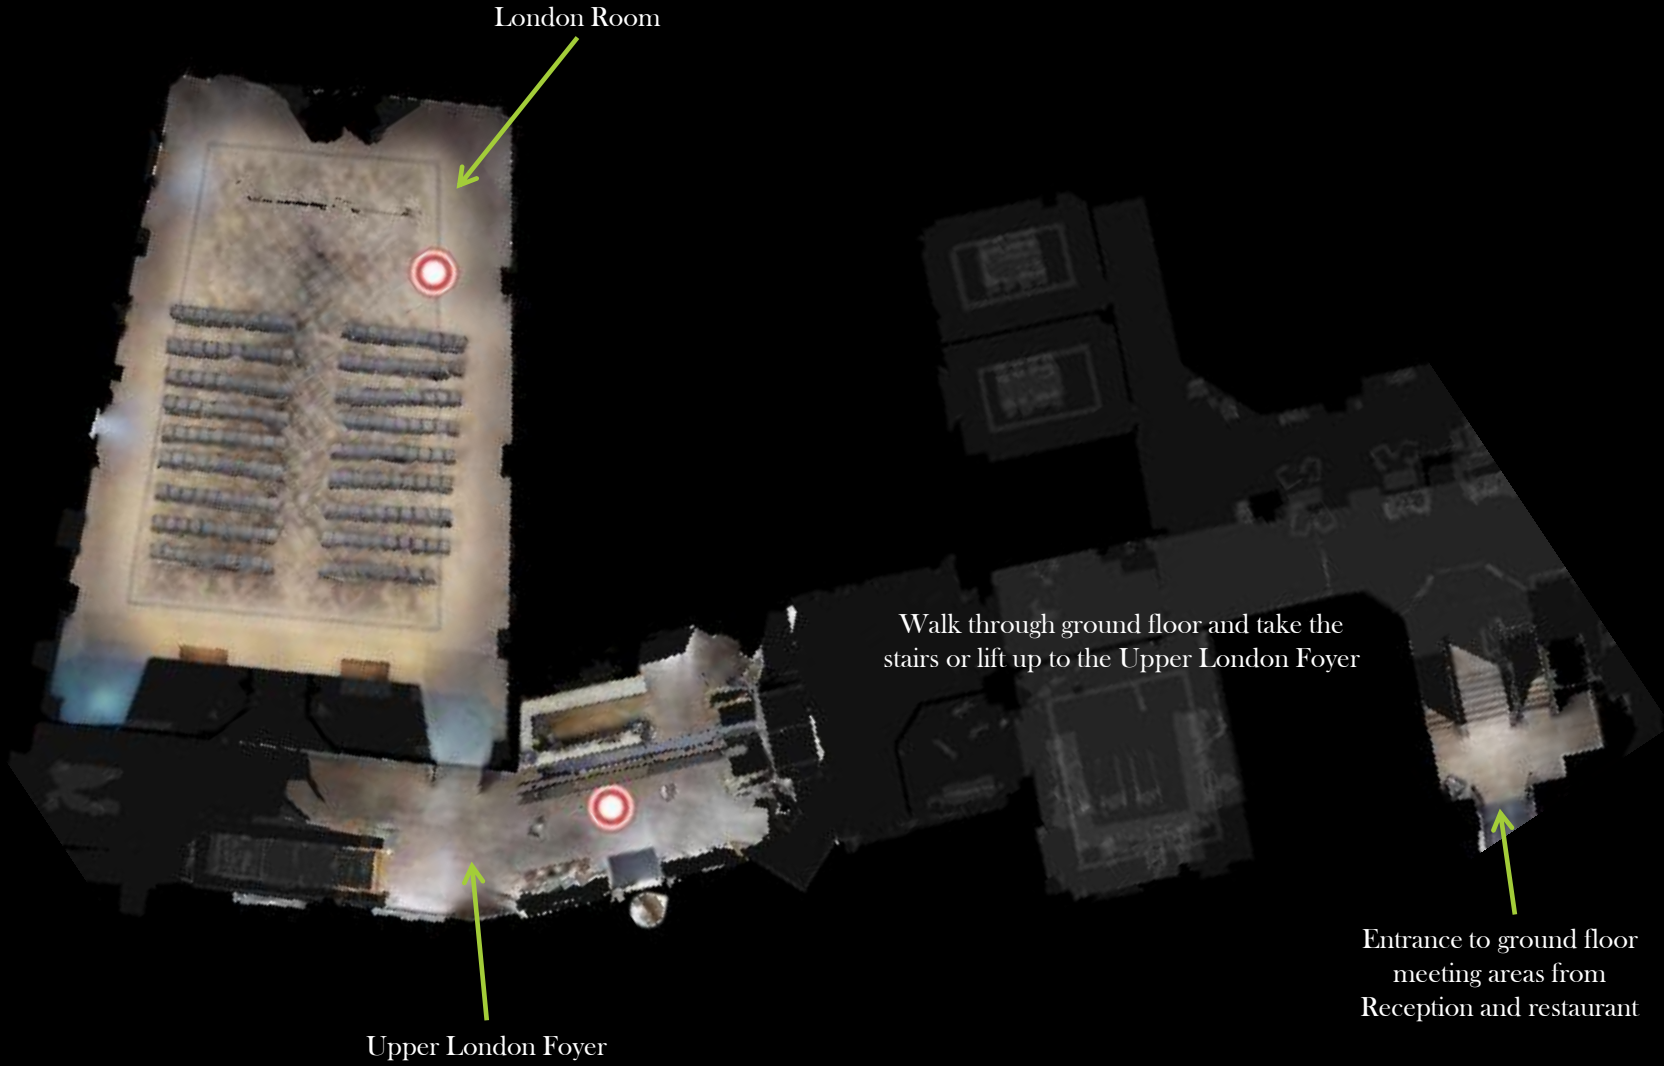

DOUBLETREE BY HILTON LONDON DOCKLANDS RIVERSIDE
GROUND FLOOR

The Terrace and River Thames

**DOUBLETREE BY HILTON LONDON DOCKLANDS RIVERSIDE
UPPER GROUND**

London Room

Upper London Foyer

Walk through ground floor and take the stairs or lift up to the Upper London Foyer

Entrance to ground floor meeting areas from Reception and restaurant